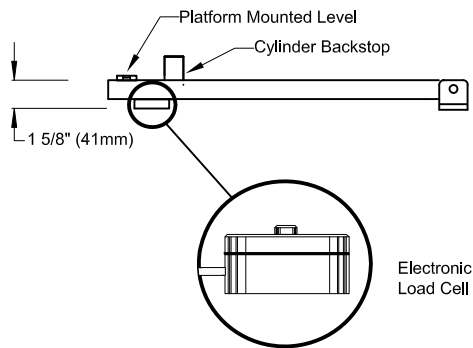

STANDARD	CANADA	INTERNATIONAL
MODEL NO:	METRIC NO:	METRIC:
GR150-2	GR68K-2	GR100K-2

2-Cylinder Scale with Solo G2 Indicator

(Includes SOLO G2 with 4-20mA outputs)

"STANDARD" PLATFORM for standard cylinders

"SLOTTED" PLATFORM for metric cylinders

EXAMPLE: Model GR150-2
Multiple Cylinder Scales (up to 4)
per Solo G2 Indicator

2430 Stanwell Dr, Concord, Ca 94520 USA
1-800-893-6723 US & Canada, Fax: 925-686-6713
WWW.forceflow.com / Info@forceflow.com

ELECTRONIC CHLOR-SCALE 150
WITH SOLO G2
DUAL CHANNEL INDICATOR
FOR 150 LB. CYLINDERS

Drawn by: KBV

Date: 3/04/09

Verified:

Scale:

Drawing Number

31452