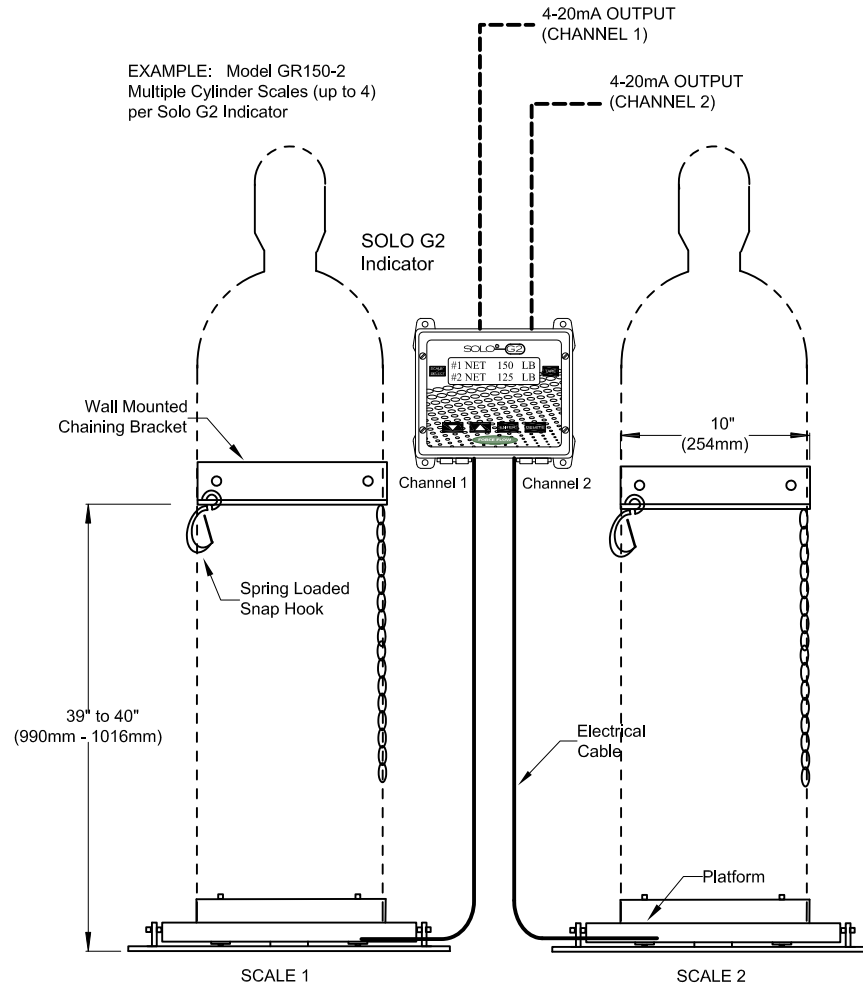

STANDARD	CANADA	INTERNATIONAL
MODEL NO:	METRIC NO:	METRIC:
GR150-2	GR68K-2	GR100K-2

2-Cylinder Scale with Solo G2 Indicator

(Includes SOLO G2 with 4-20mA outputs)

"STANDARD" PLATFORM for standard cylinders

"SLOTTED" PLATFORM for metric cylinders

EXAMPLE: Model GR150-2
Multiple Cylinder Scales (up to 4)
per Solo G2 Indicator

2430 Stanwell Dr, Concord, Ca 94520 USA
1-800-893-6723 US & Canada, Fax: 925-686-6713
WWW.forceflow.com / Info@forceflow.com

ELECTRONIC CHLOR-SCALE 150
WITH SOLO G2
DUAL CHANNEL INDICATOR
FOR 150 LB. CYLINDERS

Drawn by: KBV

Date: 3/04/09

Verified:

Scale:

Drawing Number

31452