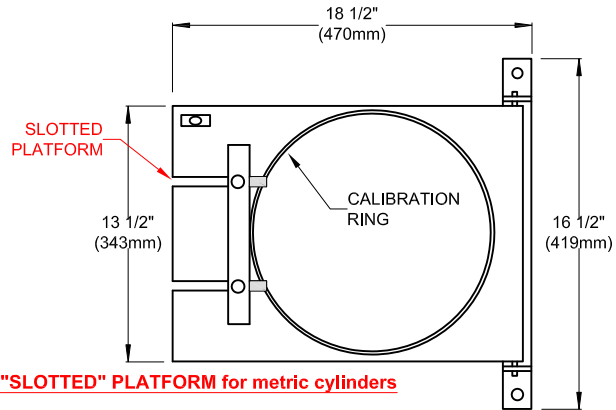

STANDARD	CANADA	INTERNATIONAL
MODEL NO:	METRIC NO:	METRIC:
GR150-2	GR68K-2	GR100K-2

2-Cylinder Scale with Solo G2 Indicator

(Includes SOLO G2 with 4-20mA outputs)

"STANDARD" PLATFORM for standard cylinders

"SLOTTED" PLATFORM for metric cylinders

EXAMPLE: Model GR150-2
Multiple Cylinder Scales (up to 4)
per Solo G2 Indicator

2430 Stanwell Dr, Concord, Ca 94520 USA
1-800-893-6723 US & Canada, Fax: 925-686-6713
WWW.forceflow.com / Info@forceflow.com

ELECTRONIC CHLOR-SCALE 150
WITH SOLO G2
DUAL CHANNEL INDICATOR
FOR 150 LB. CYLINDERS

Drawn by: KBV

Date: 3/04/09

Verified:

Scale:

Drawing Number

31452