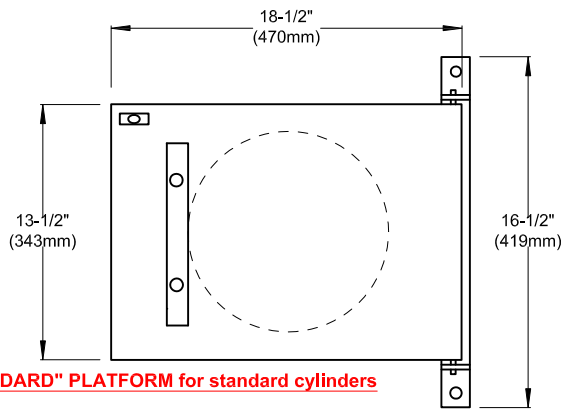

STANDARD	CANADA	INTERNATIONAL
MODEL NO:	METRIC NO:	METRIC:
GR150-2	GR68K-2	GR100K-2

2-Cylinder Scale with Solo G2 Indicator

(Includes SOLO G2 with 4-20mA outputs)

"STANDARD" PLATFORM for standard cylinders

"SLOTTED" PLATFORM for metric cylinders

EXAMPLE: Model GR150-2
Multiple Cylinder Scales (up to 4)
per Solo G2 Indicator

2430 Stanwell Dr, Concord, Ca 94520 USA
1-800-893-6723 US & Canada, Fax: 925-686-6713
WWW.forceflow.com / Info@forceflow.com

ELECTRONIC CHLOR-SCALE 150
WITH SOLO G2
DUAL CHANNEL INDICATOR
FOR 150 LB. CYLINDERS

Drawn by: KBV

Date: 3/04/09

Verified:

Scale:

Drawing Number

31452